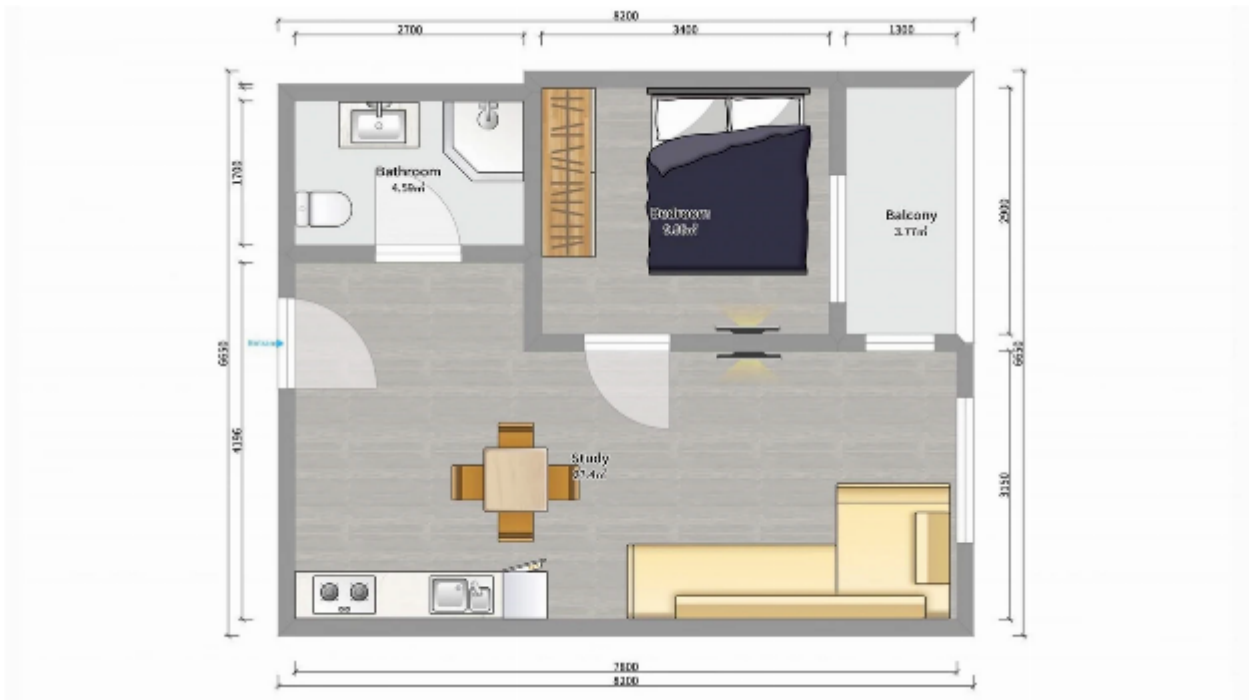

Apartment # 28

Total area: 44.7 m²
Balcony: 3.7 m²

Internal area: 41 m²