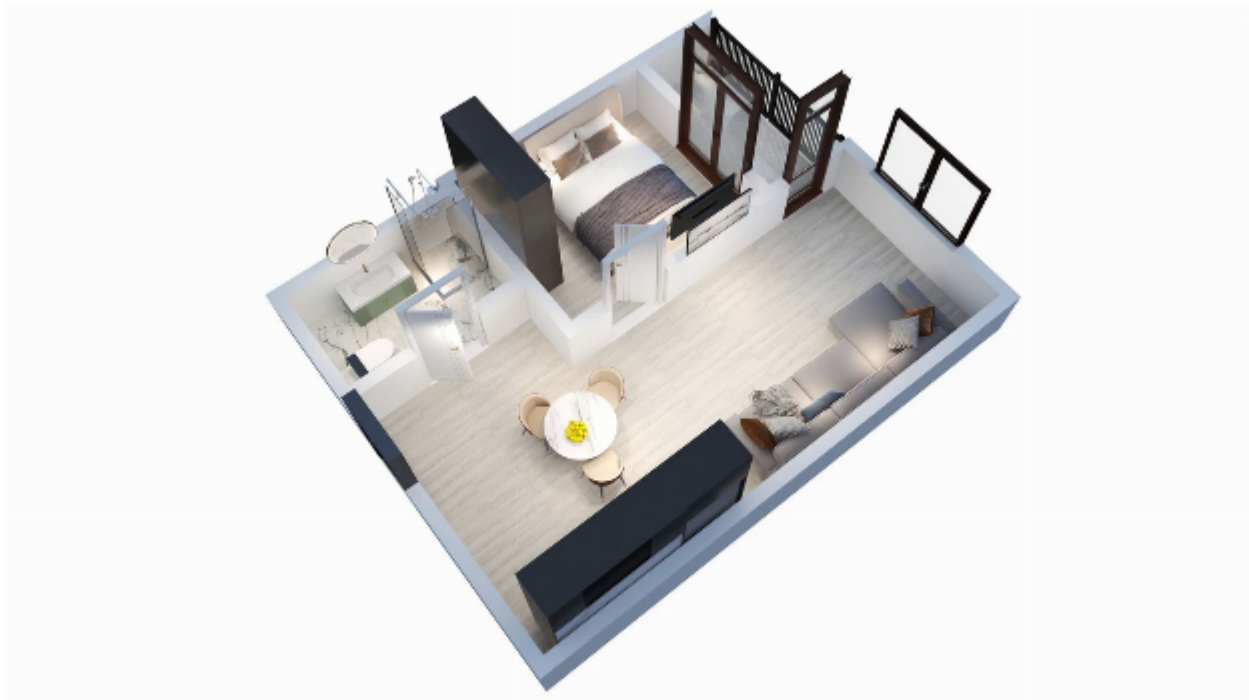

Apartment # 28

Total area: 44.7 m²
Balcony: 3.7 m²

Internal area: 41 m²