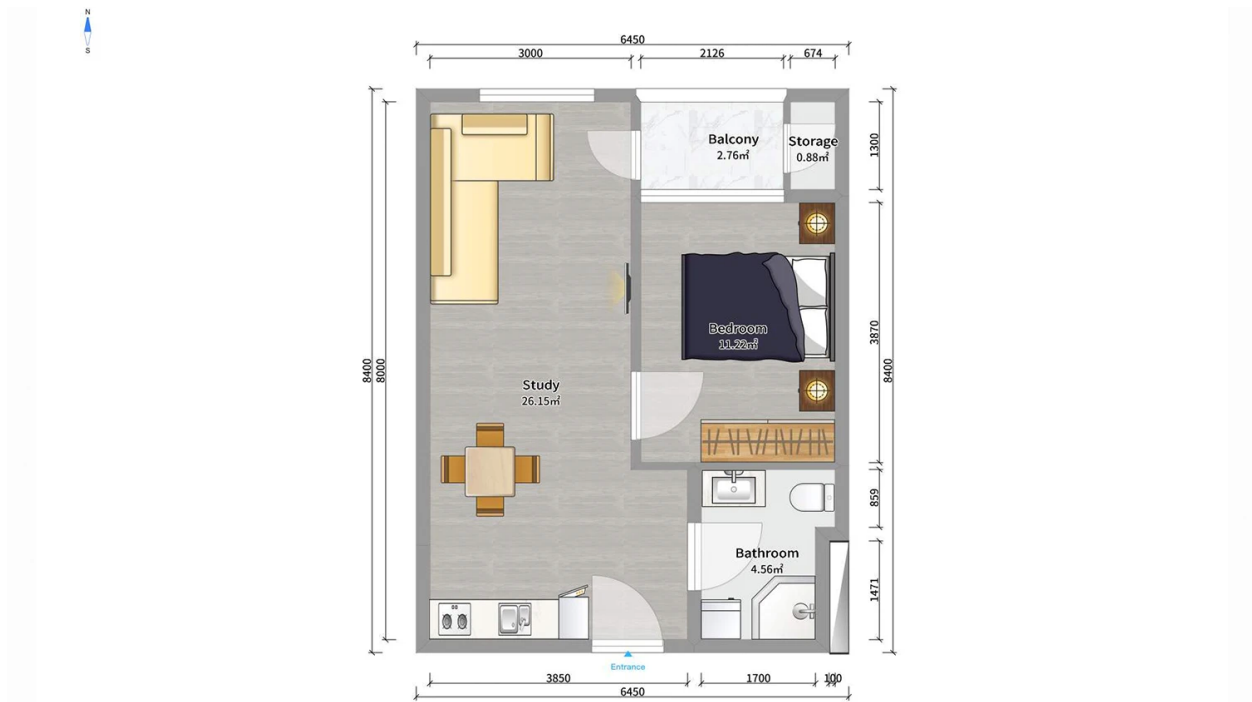

Apartment # 33

Total area: 46.9 m²
Balcony: 3.7 m²

Internal area: 43.2 m²