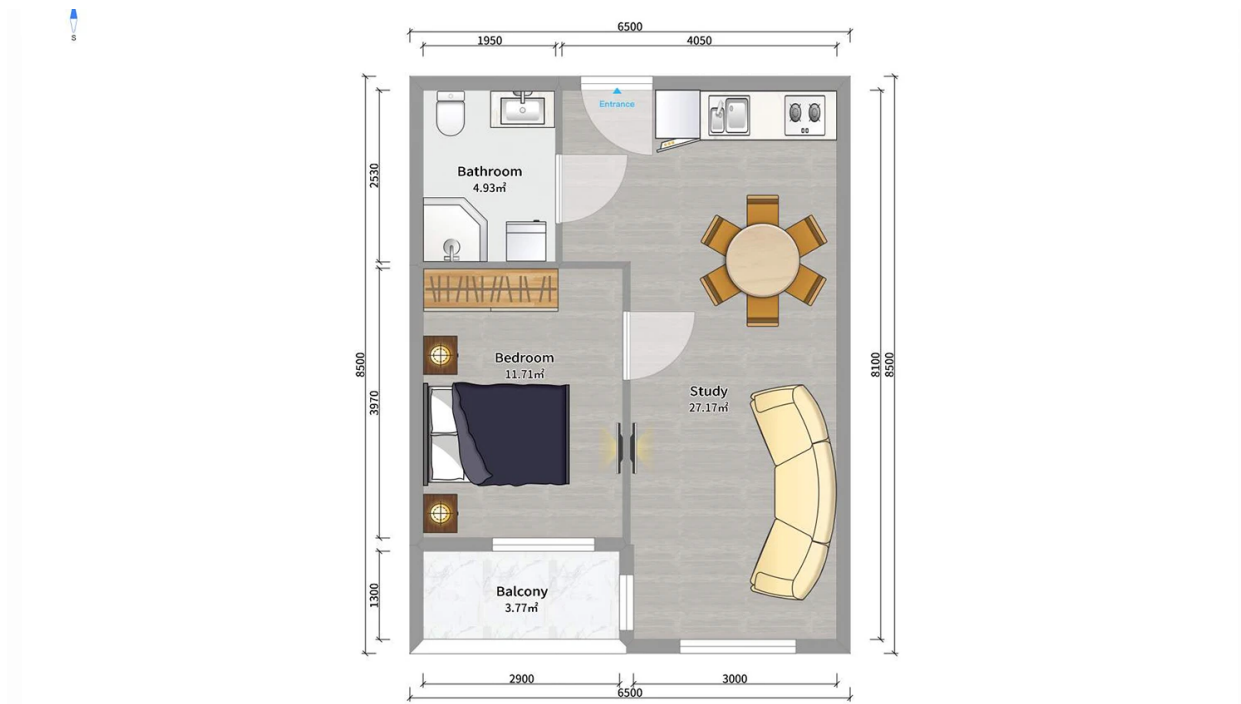

Apartment # 36

Total area: 47.8 m²
Balcony: 3.7 m²

Internal area: 44.1 m²