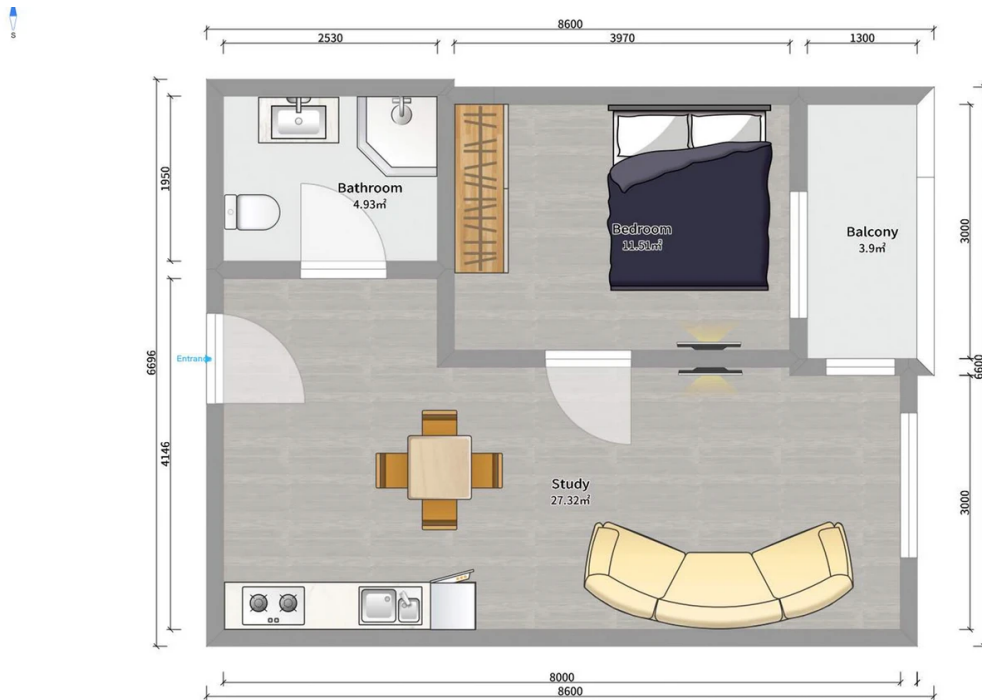

## Apartment # 37

**Total area: 48.1 m<sup>2</sup>**  
**Balcony: 3.8 m<sup>2</sup>**

**Internal area: 44.3 m<sup>2</sup>**