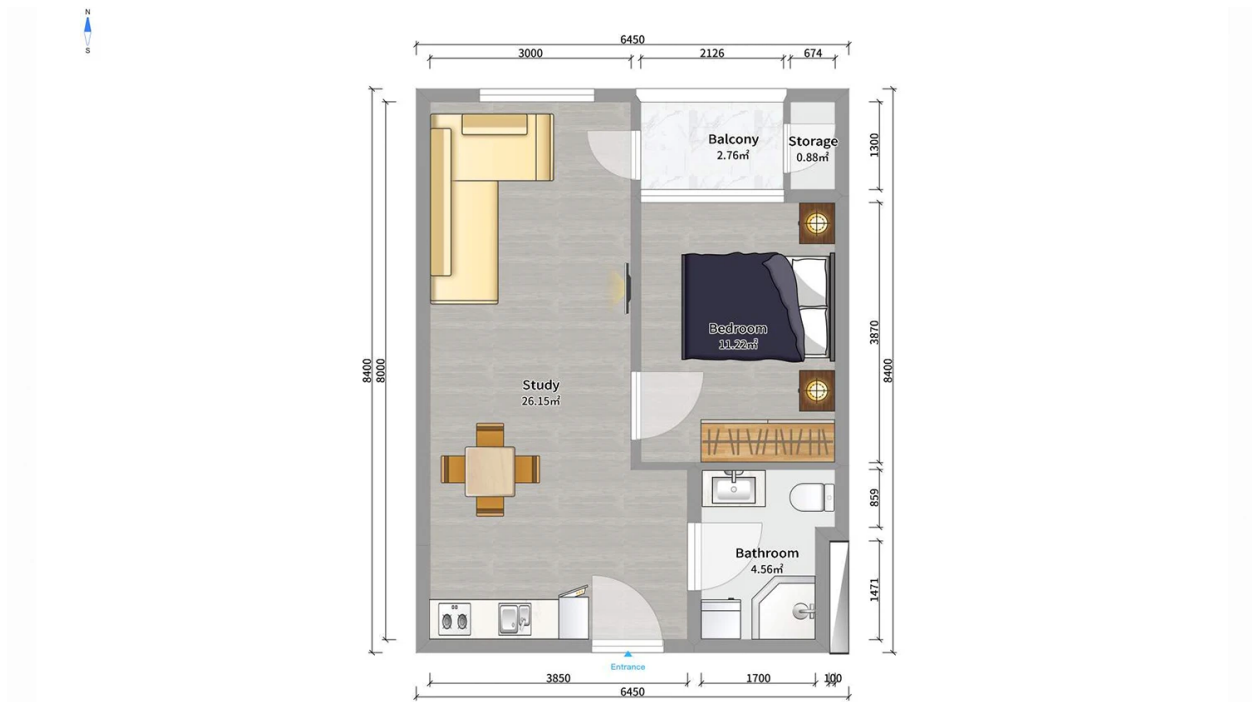

Apartment # 39

Total area: 46.9 m²
Balcony: 3.7 m²

Internal area: 43.2 m²