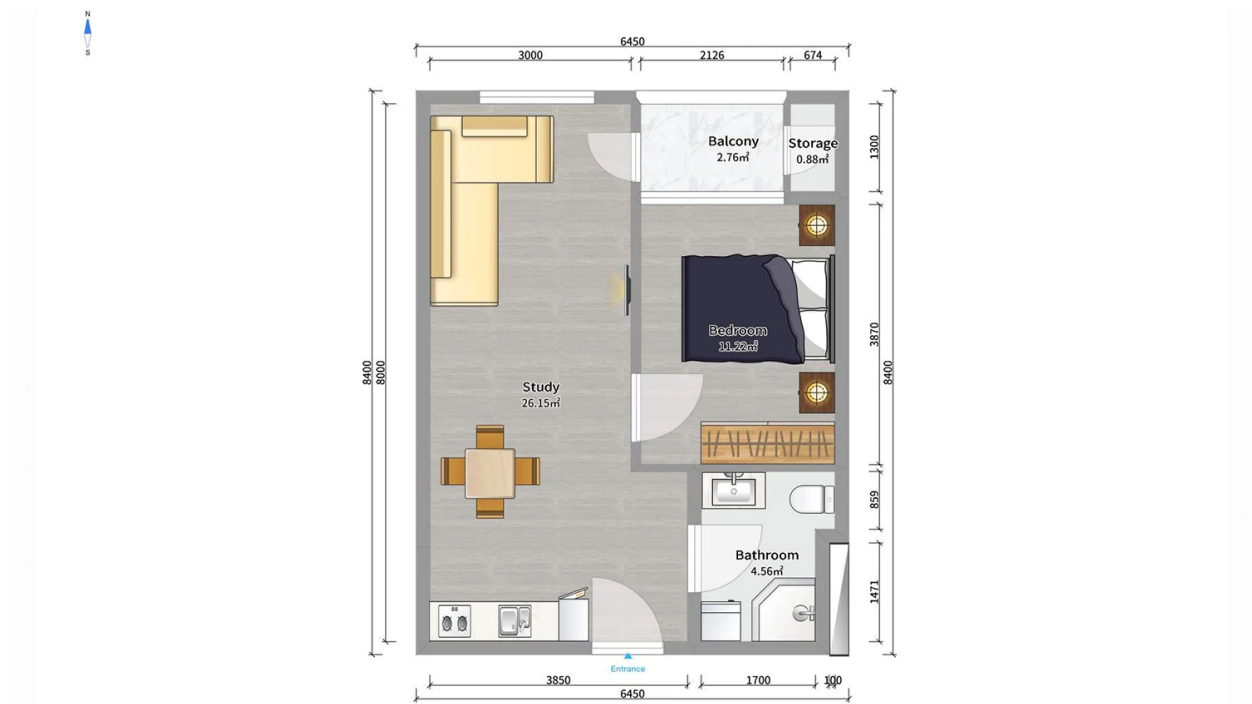

Apartment # 66

Total area: 46.9 m²
Balcony: 3.7 m²

Internal area: 43.6 m²