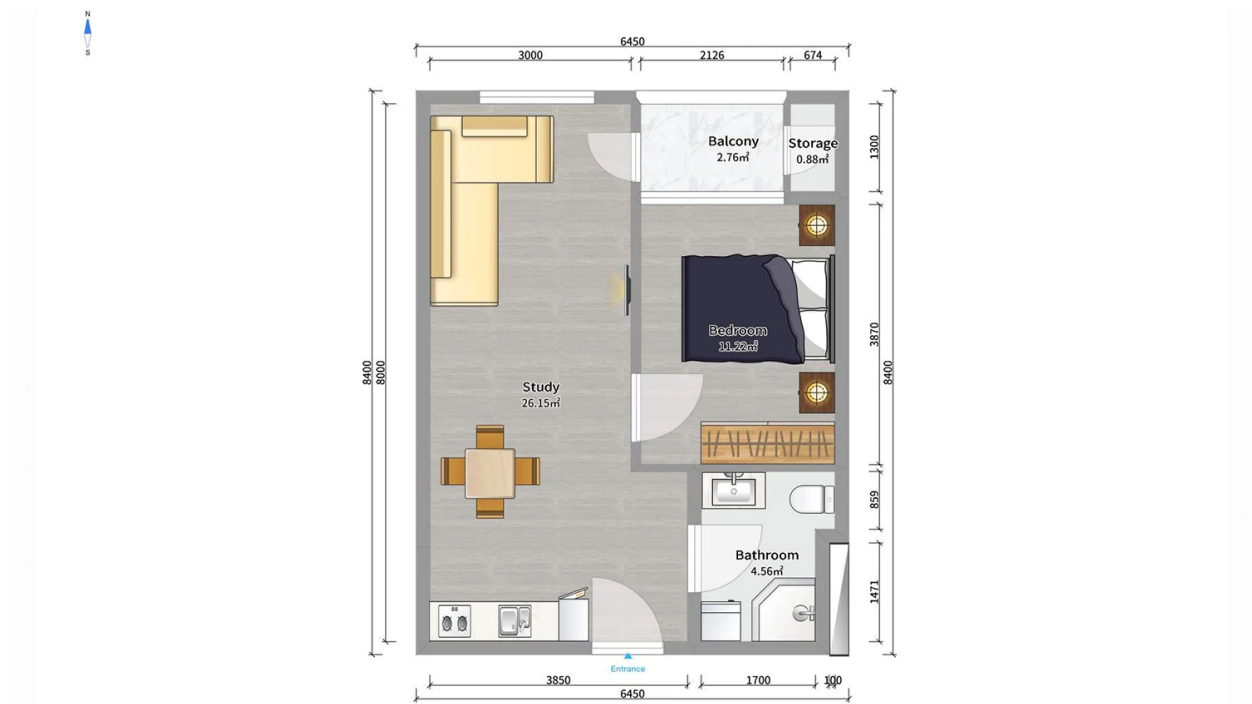

## Apartment # 90

**Total area: 46.9 m<sup>2</sup>**  
**Balcony: 3.7 m<sup>2</sup>**

**Internal area: 43.6 m<sup>2</sup>**