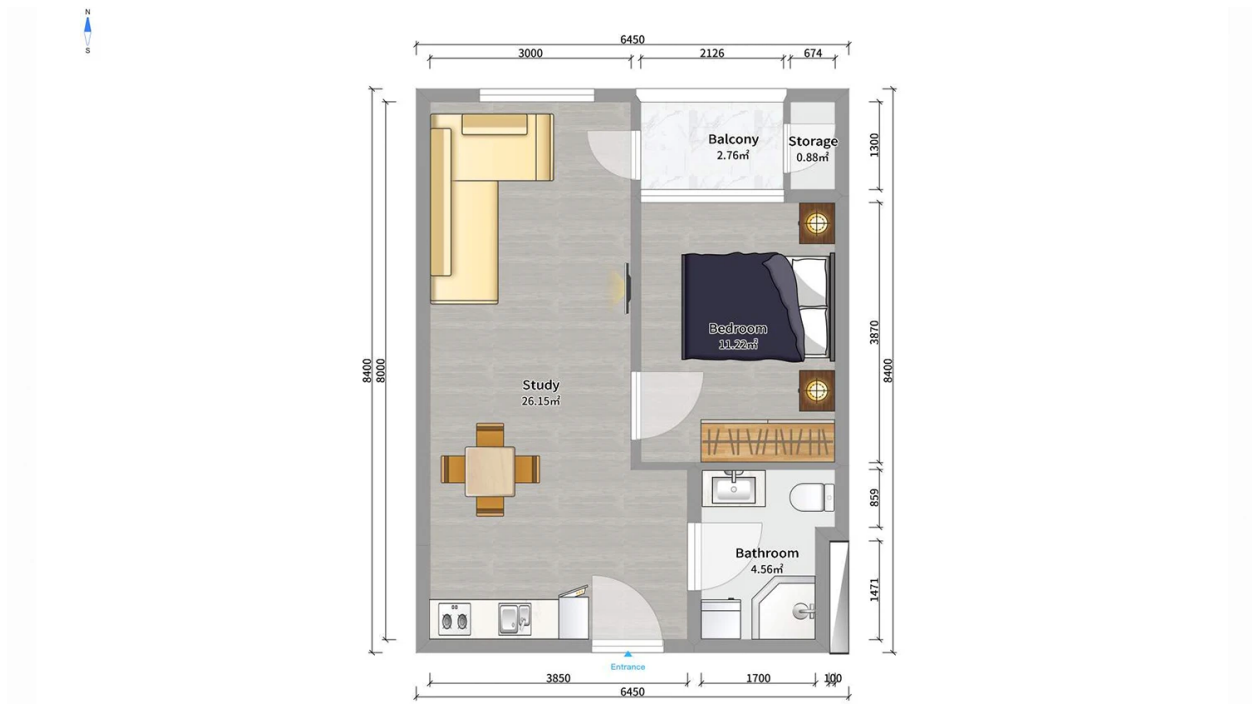

## Apartment # 92

**Total area: 46.9 m<sup>2</sup>**  
**Balcony: 3.7 m<sup>2</sup>**

**Internal area: 44 m<sup>2</sup>**