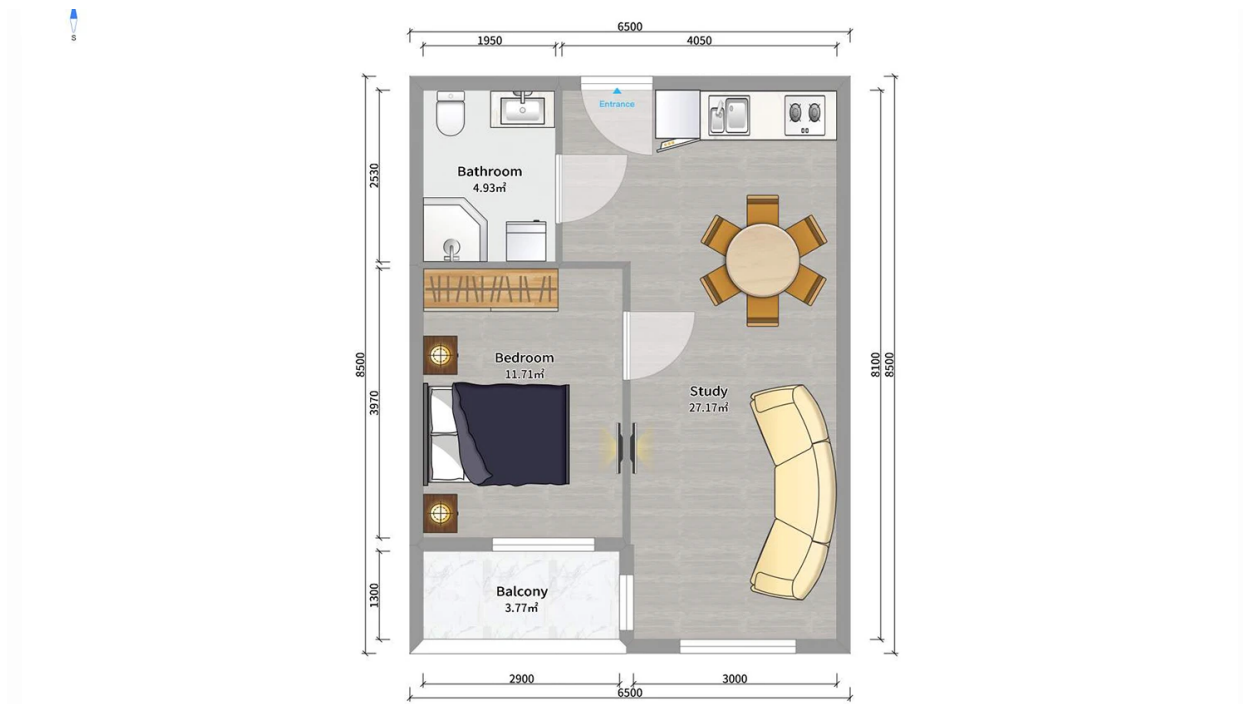

## Apartment # 93

**Total area: 47.8 m<sup>2</sup>**  
**Balcony: 3.7 m<sup>2</sup>**

**Internal area: 44.3 m<sup>2</sup>**