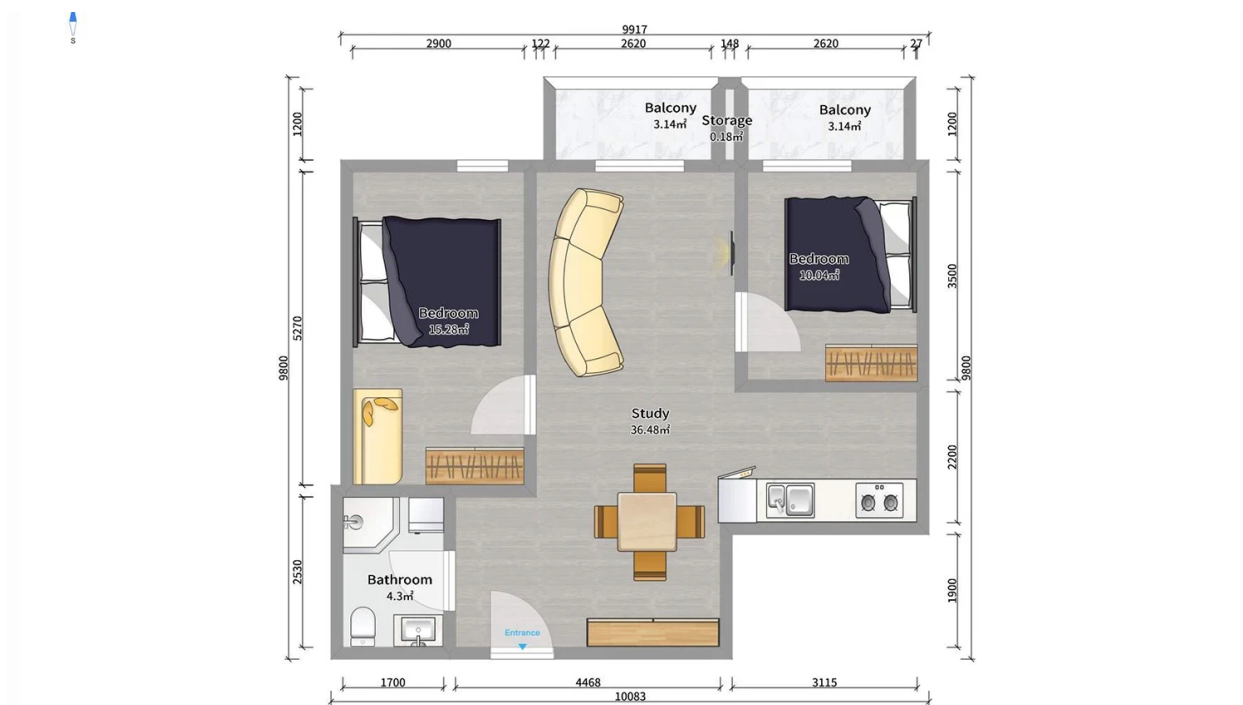

## Apartment # 113

**Total area: 71.9 m<sup>2</sup>**  
**Balcony: 6.2 m<sup>2</sup>**

**Internal area: 65.7 m<sup>2</sup>**