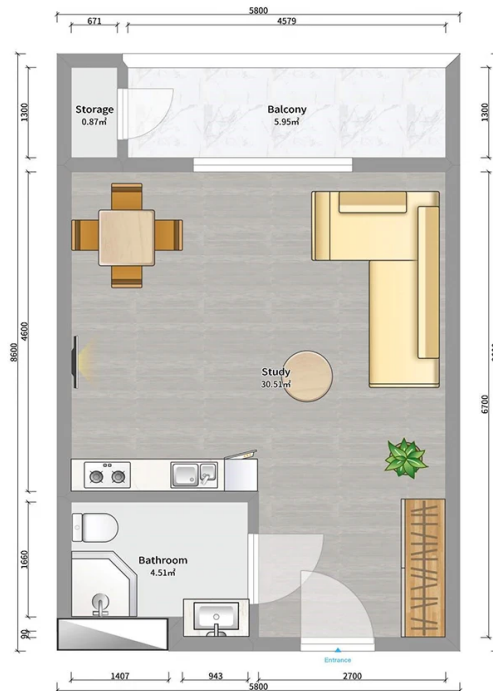

Apartment # 1

Total area: 41.7 m²
Balcony: 6.8 m²

Internal area: 34.9 m²