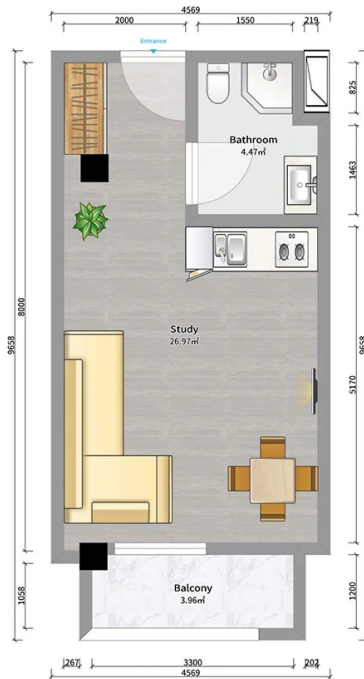

## Apartment # 2

**Total area: 34.7 m<sup>2</sup>**  
**Balcony: 3.8 m<sup>2</sup>**

**Internal area: 30.8 m<sup>2</sup>**