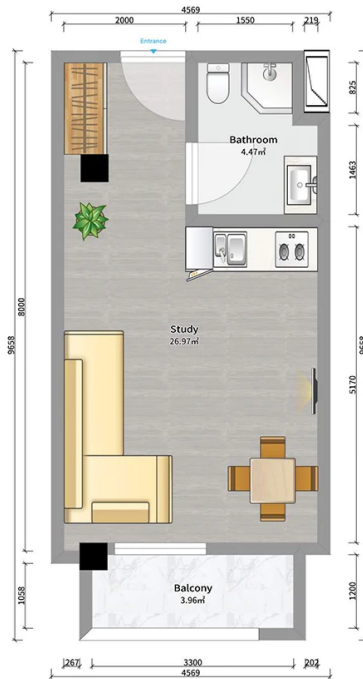

## Apartment # 2

**Total area: 34.7 m<sup>2</sup>**  
**Balcony: 3.8 m<sup>2</sup>**

**Internal area: 30.8 m<sup>2</sup>**