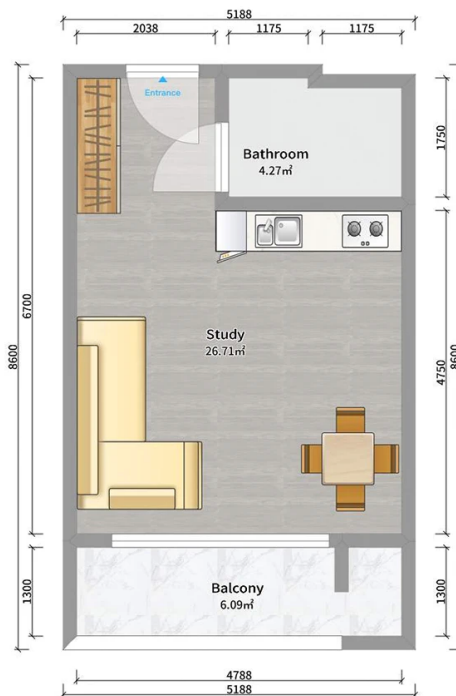

Green Valley | Bakuriani

Apartment # 6

Total area: 36.9 m²
Balcony: 6.1 m²

Internal area: 30.8 m²