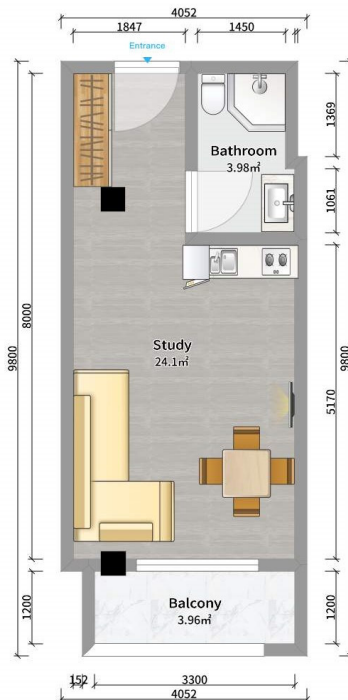

Apartment # 8

Total area: 32.2 m²
Balcony: 3.8 m²

Internal area: 28.4 m²