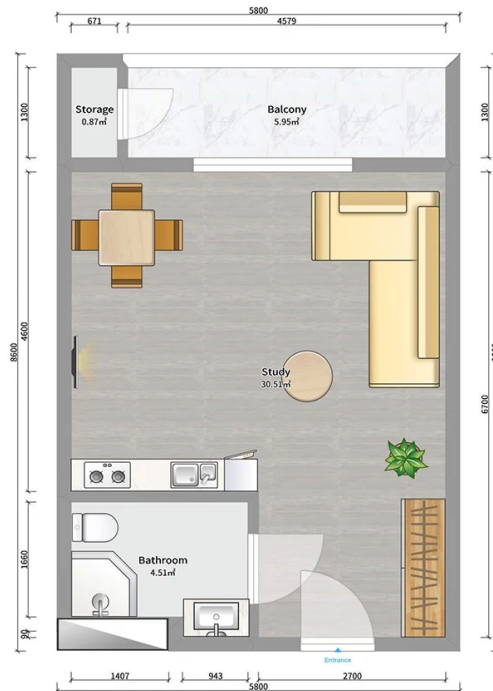

Apartment # 19

Total area: 41.7 m²
Balcony: 6.8 m²

Internal area: 34.9 m²