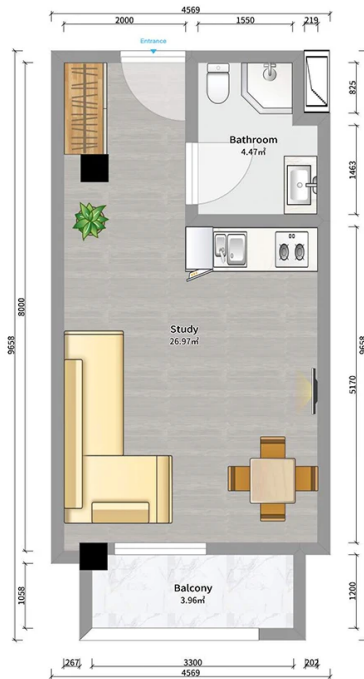

Green Valley | Bakuriani

Apartment # 20

Total area: 34.7 m²
Balcony: 3.8 m²

Internal area: 30.9 m²