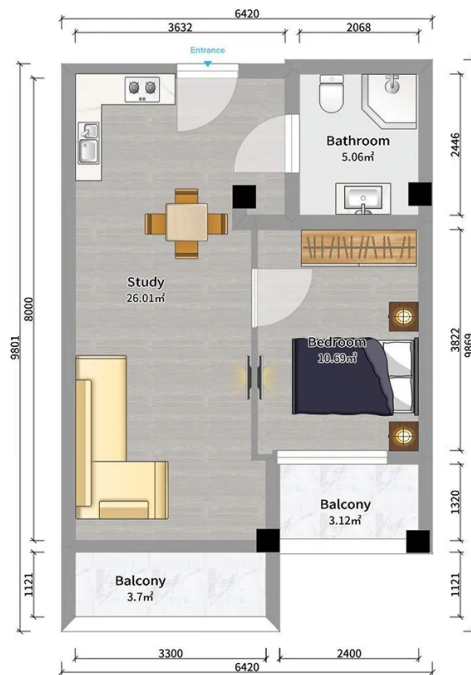

## Apartment # 21

**Total area: 48.6 m<sup>2</sup>**  
**Balcony: 6.7 m<sup>2</sup>**

**Internal area: 41.9 m<sup>2</sup>**