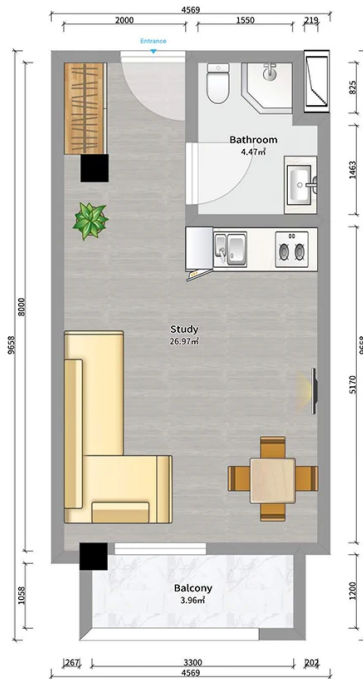

Green Valley | Bakuriani

Apartment # 23

Total area: 34.7 m²
Balcony: 3.8 m²

Internal area: 30.9 m²