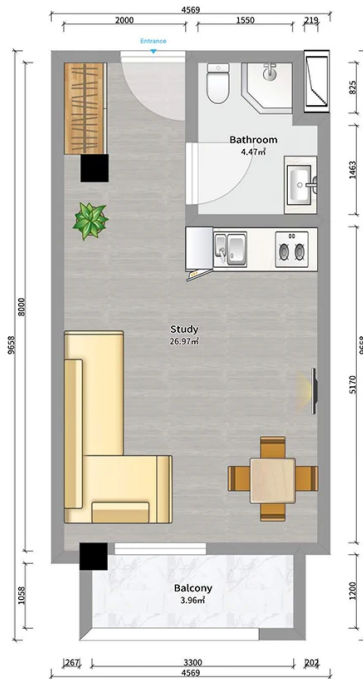

## Apartment # 23

**Total area: 34.7 m<sup>2</sup>**  
**Balcony: 3.8 m<sup>2</sup>**

**Internal area: 30.9 m<sup>2</sup>**