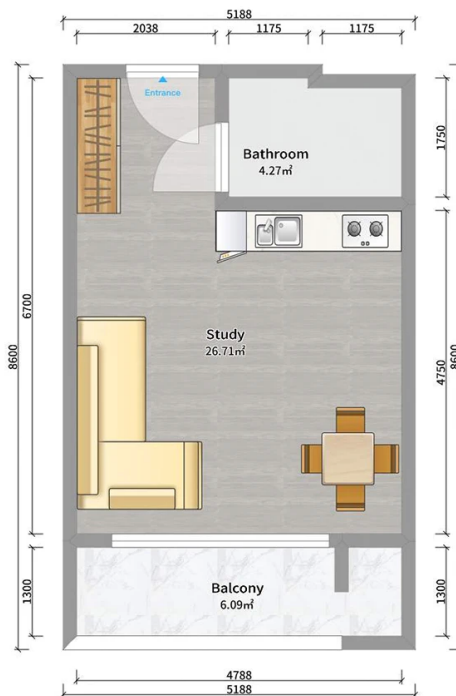

Apartment # 24

Total area: 36.9 m²
Balcony: 6.1 m²

Internal area: 30.8 m²