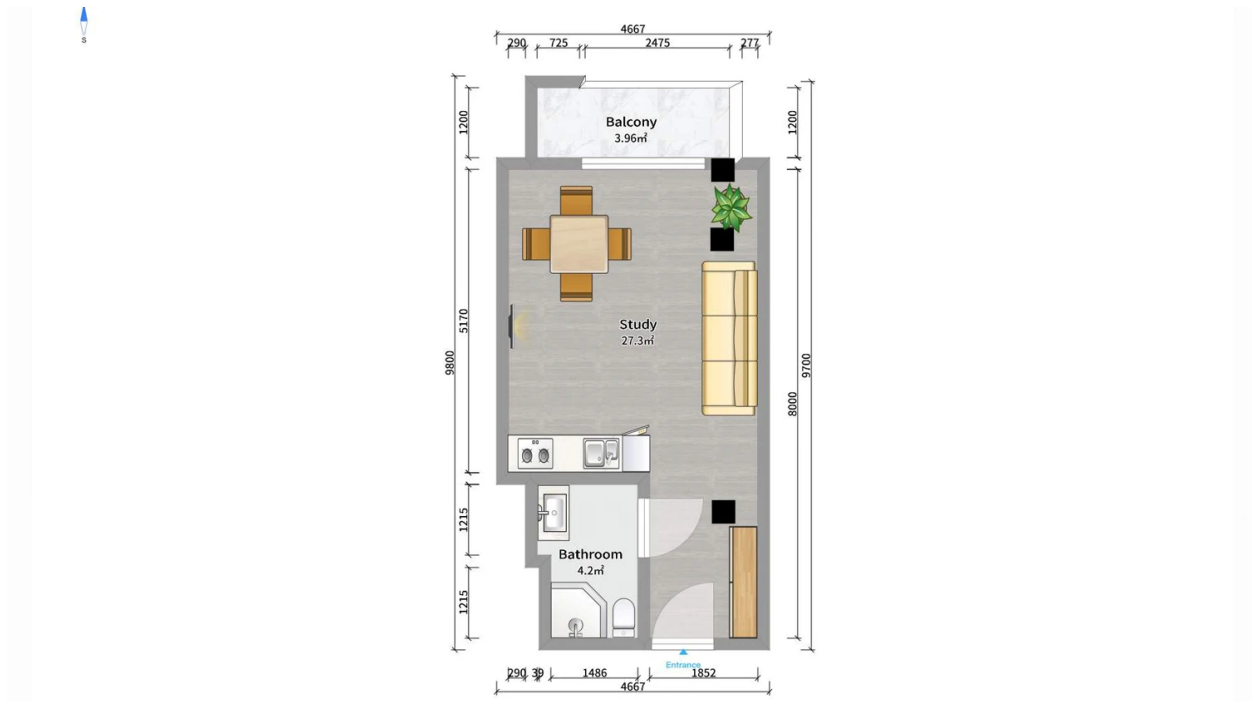

Apartment # 34

Total area: 35.5 m²
Balcony: 3.8 m²

Internal area: 31.7 m²