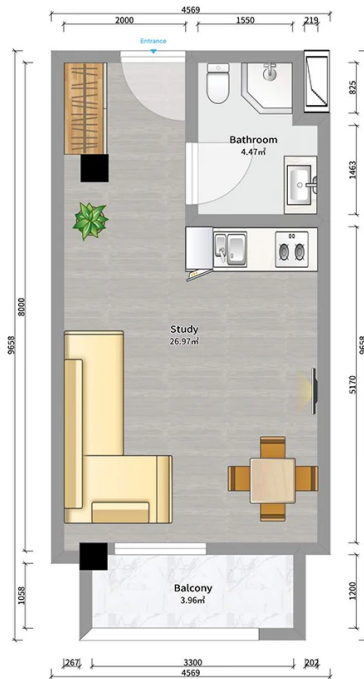

## Apartment # 48

**Total area: 34.7 m<sup>2</sup>**  
**Balcony: 3.8 m<sup>2</sup>**

**Internal area: 30.9 m<sup>2</sup>**