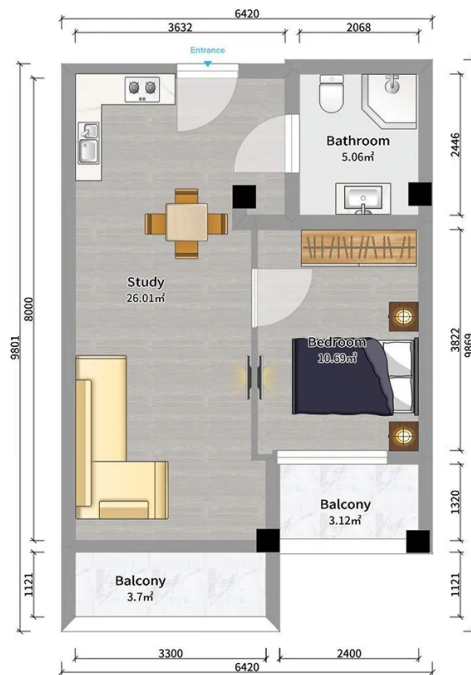

## Apartment # 50

**Total area: 48.6 m<sup>2</sup>**  
**Balcony: 6.7 m<sup>2</sup>**

**Internal area: 41.9 m<sup>2</sup>**