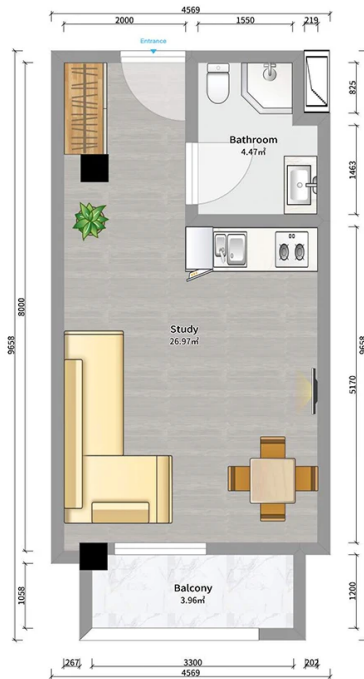

## Apartment # 51

**Total area: 34.7 m<sup>2</sup>**  
**Balcony: 3.8 m<sup>2</sup>**

**Internal area: 30.9 m<sup>2</sup>**