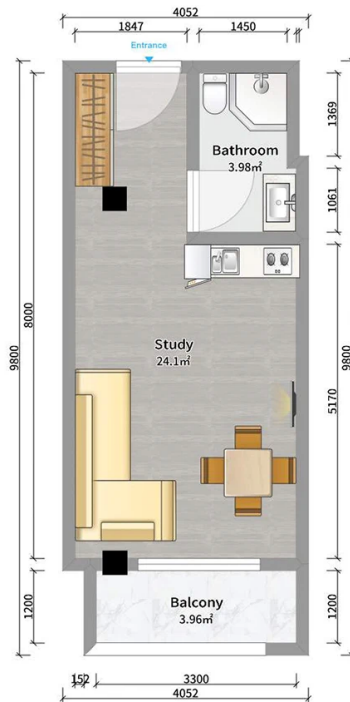

## Apartment # 56

V

**Total area: 32.2 m<sup>2</sup>**  
**Balcony: 3.8 m<sup>2</sup>**

**Internal area: 28.4 m<sup>2</sup>**