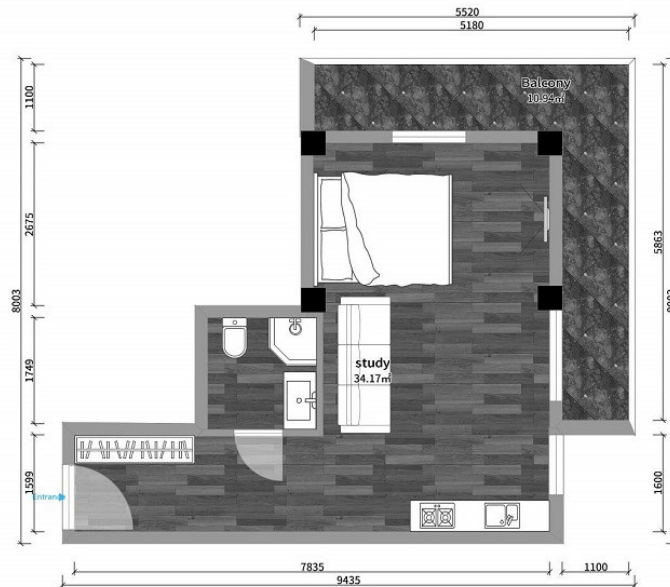

Apartment # 44

Total area: 44.35 m²
Balcony: 10.7 m²

Internal area: 33.65 m²