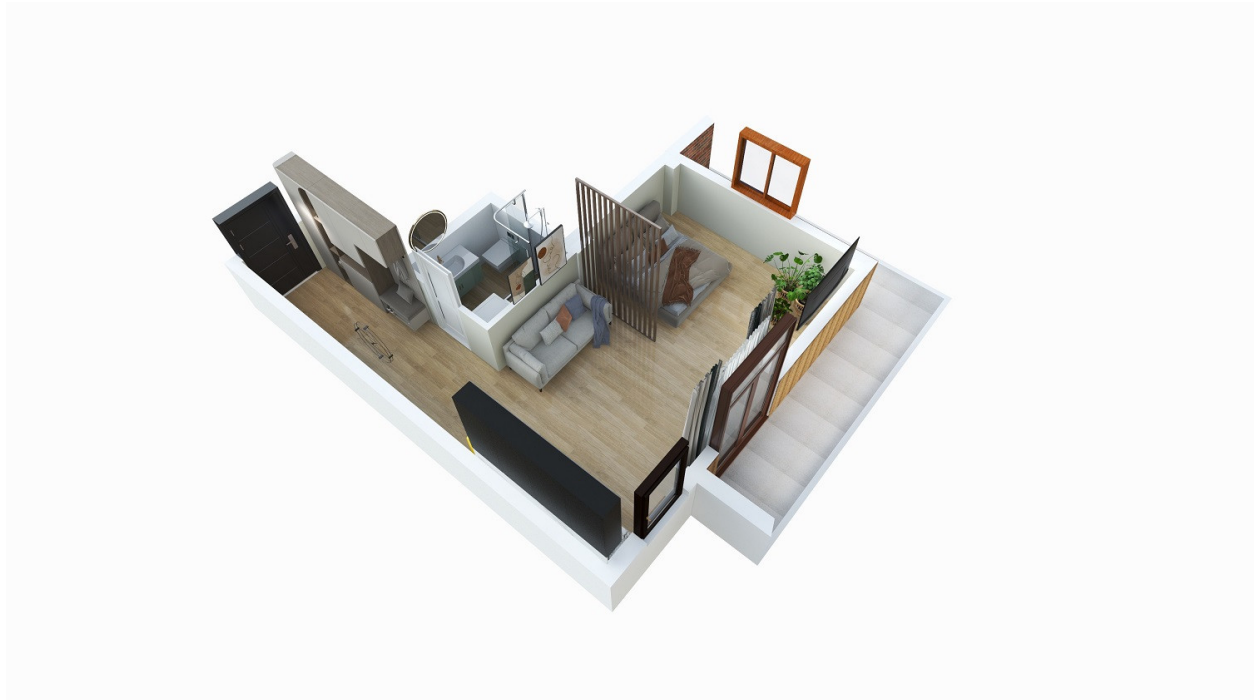

Apartment # 44

Total area: 44.35 m²
Balcony: 10.7 m²

Internal area: 33.65 m²