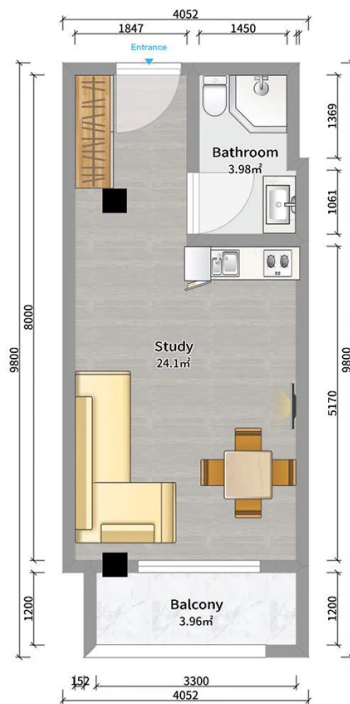

## Apartment # 57

V

**Total area: 32.2 m<sup>2</sup>**  
**Balcony: 3.8 m<sup>2</sup>**

**Internal area: 28.4 m<sup>2</sup>**