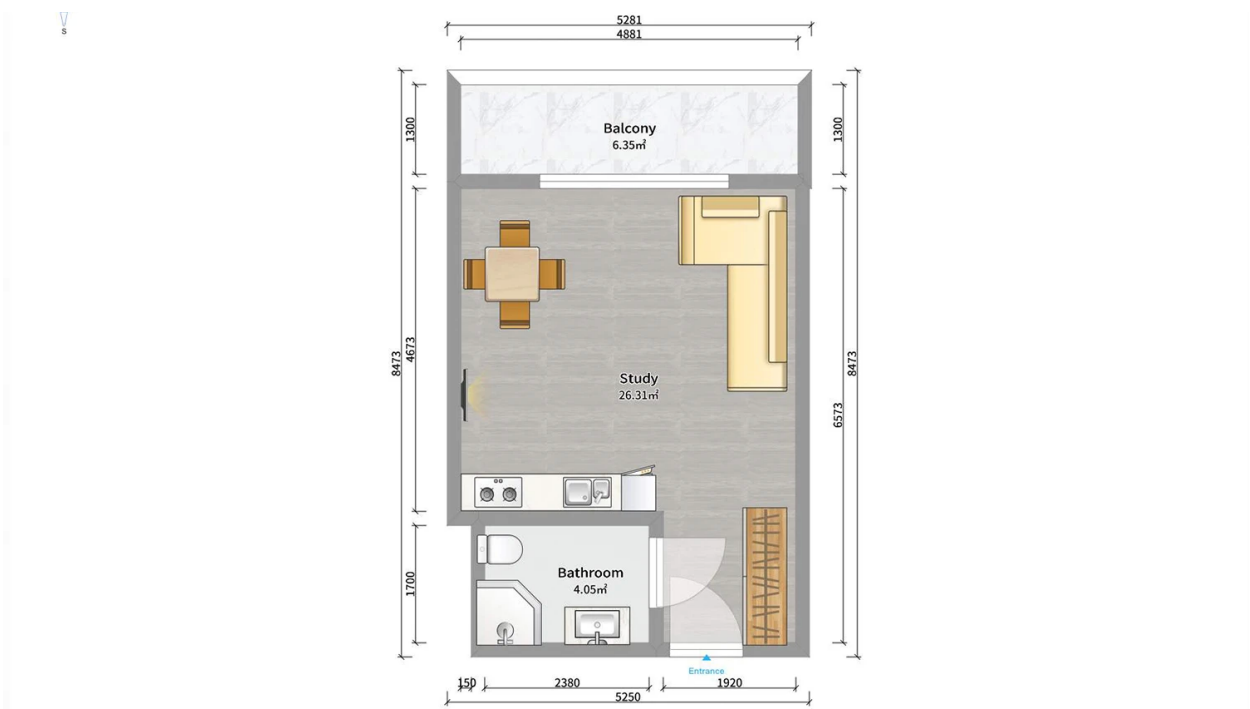

Apartment # 58

Total area: 36.7 m²
Balcony: 6.7 m²

Internal area: 30 m²