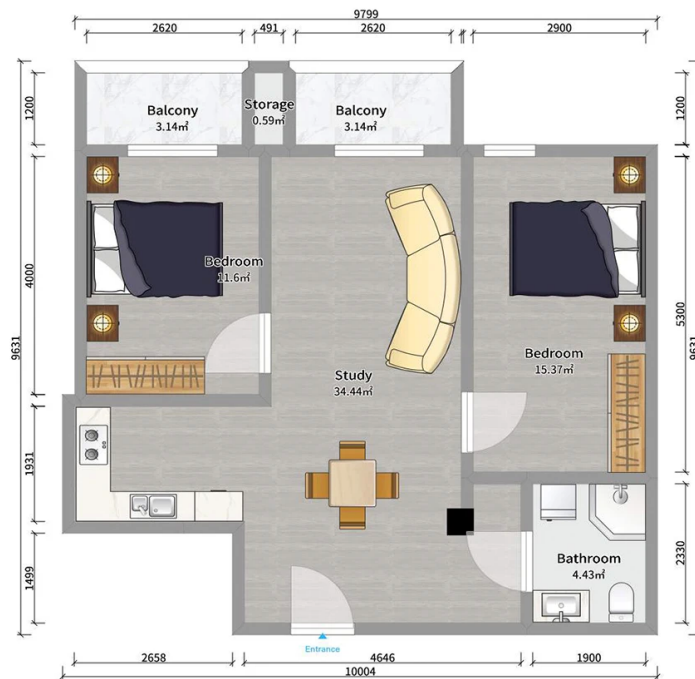

Apartment # 92

Total area: 73.7 m²
Balcony: 6.8 m²

Internal area: 66.9 m²