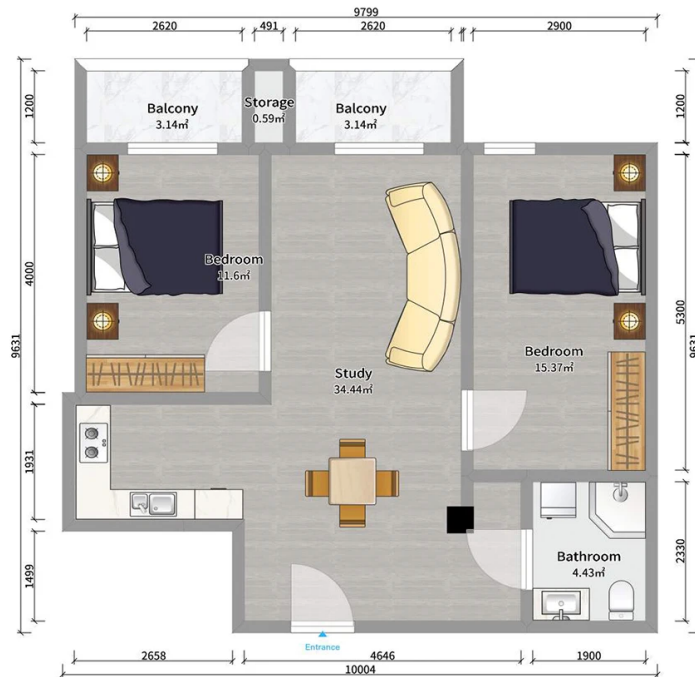

## Apartment # 92

**Total area: 73.7 m<sup>2</sup>**  
**Balcony: 6.8 m<sup>2</sup>**

**Internal area: 66.9 m<sup>2</sup>**