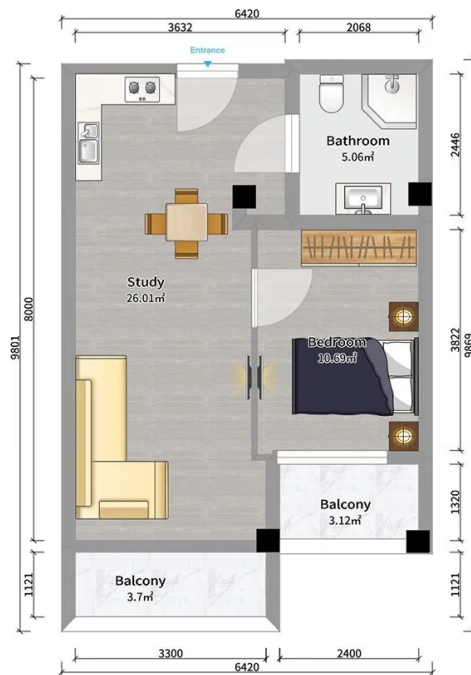

## Apartment # 38

**Total area: 48.6 m<sup>2</sup>**  
**Balcony: 6.7 m<sup>2</sup>**

**Internal area: 41.9 m<sup>2</sup>**