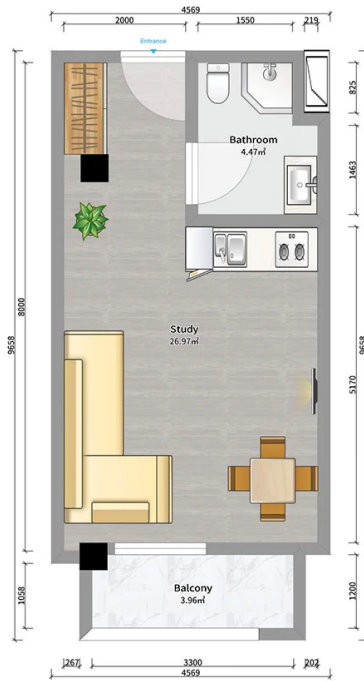

## Apartment # 39

**Total area: 34.7 m<sup>2</sup>**  
**Balcony: 3.8 m<sup>2</sup>**

**Internal area: 30.9 m<sup>2</sup>**