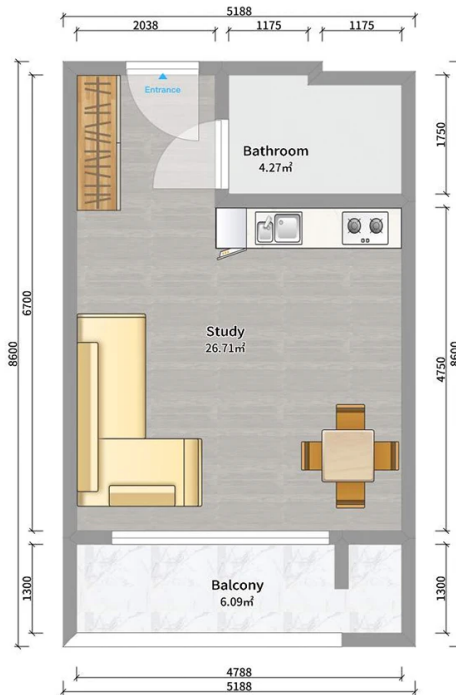

## Apartment # 40

**Total area: 36.9 m<sup>2</sup>**  
**Balcony: 6.1 m<sup>2</sup>**

**Internal area: 30.8 m<sup>2</sup>**