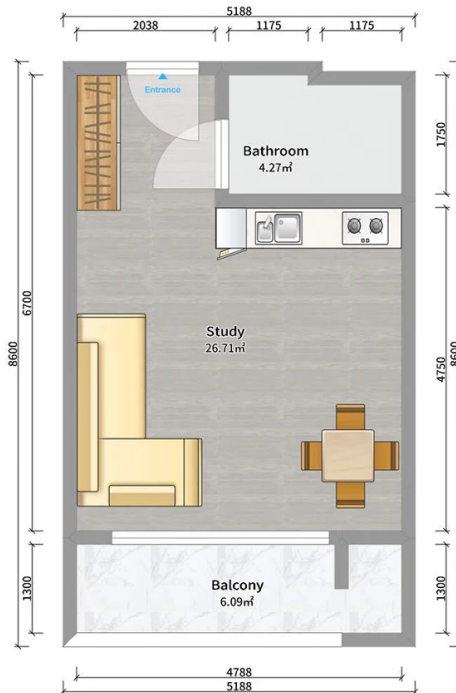

Apartment # 43

Total area: 36.9 m²
Balcony: 6.1 m²

Internal area: 30.8 m²