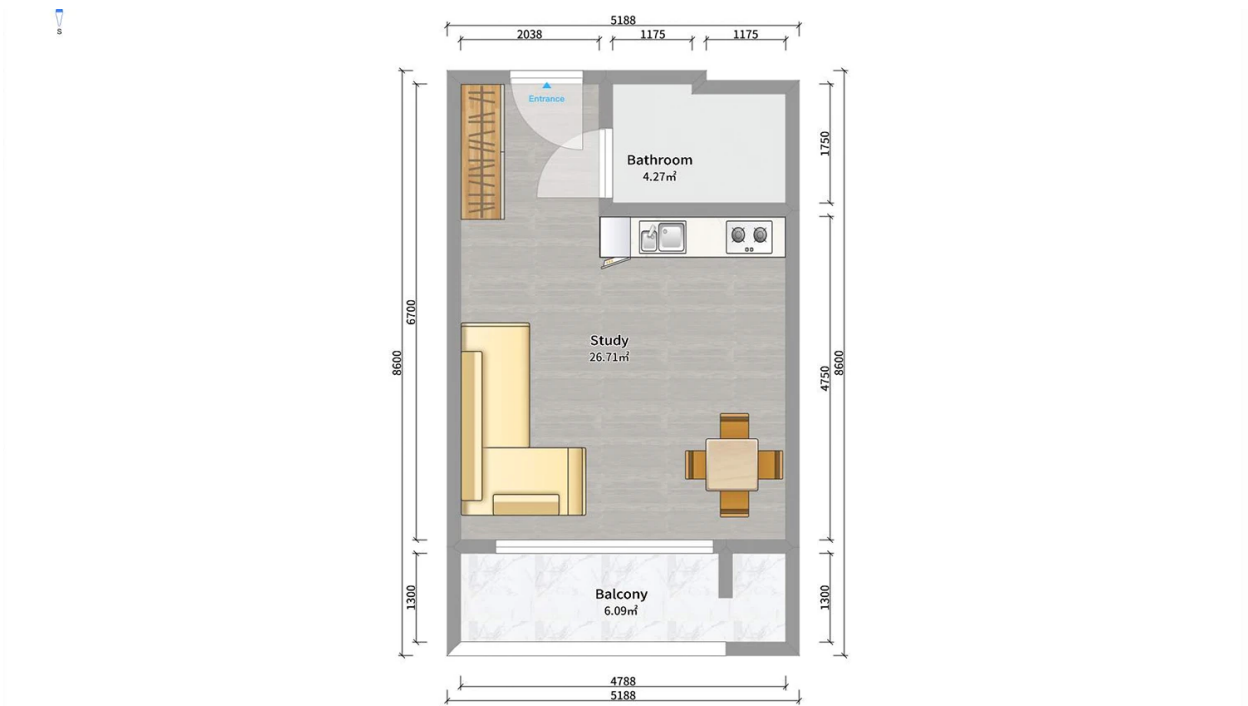

## Apartment # 43

**Total area: 36.9 m<sup>2</sup>**  
**Balcony: 6.1 m<sup>2</sup>**

**Internal area: 30.8 m<sup>2</sup>**