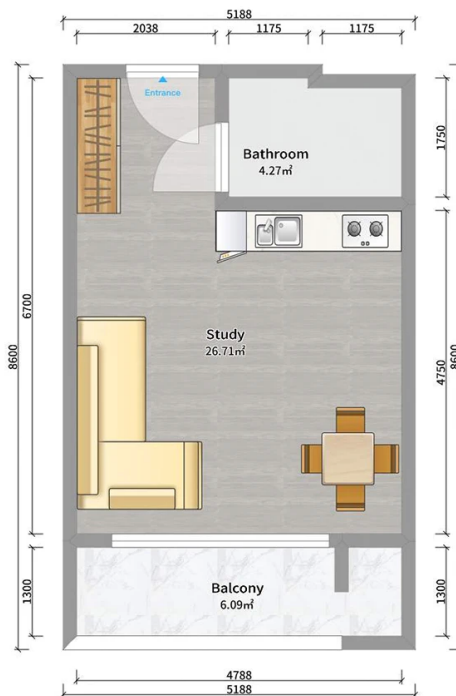

## Apartment # 68

**Total area: 36.9 m<sup>2</sup>**  
**Balcony: 6.1 m<sup>2</sup>**

**Internal area: 30.8 m<sup>2</sup>**