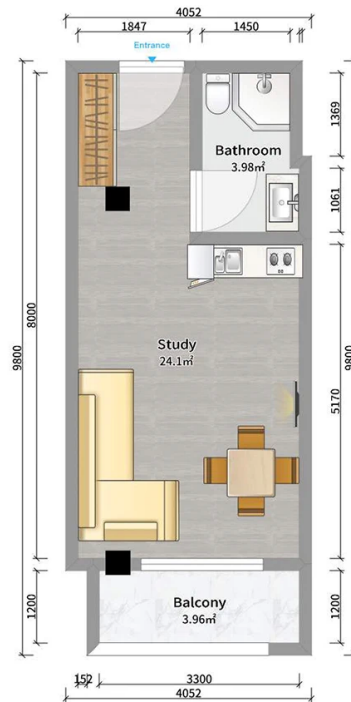

Apartment # 69

V

Total area: 32.2 m²
Balcony: 3.8 m²

Internal area: 28.4 m²