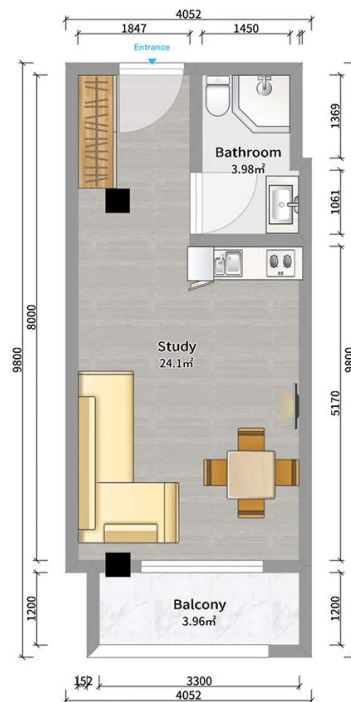

Apartment # 69

V

Total area: 32.2 m²
Balcony: 3.8 m²

Internal area: 28.4 m²