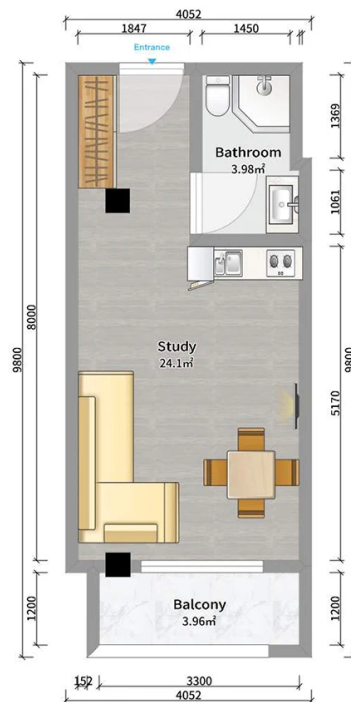

## Apartment # 70

V

**Total area: 32.2 m<sup>2</sup>**  
**Balcony: 3.8 m<sup>2</sup>**

**Internal area: 28.4 m<sup>2</sup>**