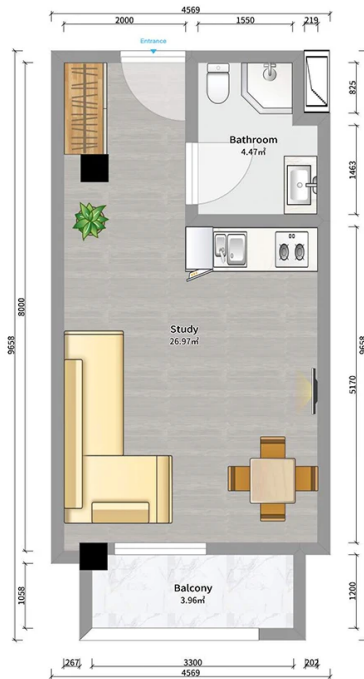

Green Valley | Bakuriani

Apartment # 108

Total area: 34.7 m²
Balcony: 3.8 m²

Internal area: 30.9 m²