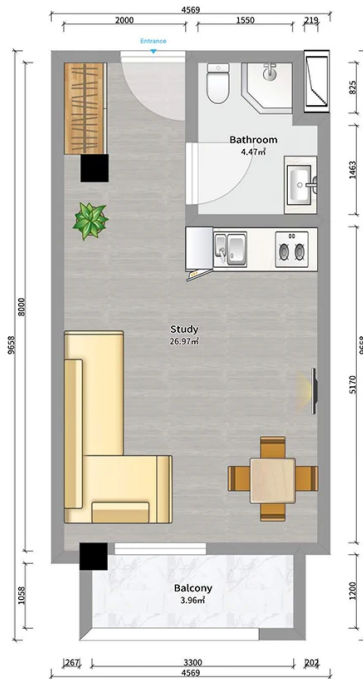

## Apartment # 108

**Total area: 34.7 m<sup>2</sup>**  
**Balcony: 3.8 m<sup>2</sup>**

**Internal area: 30.9 m<sup>2</sup>**