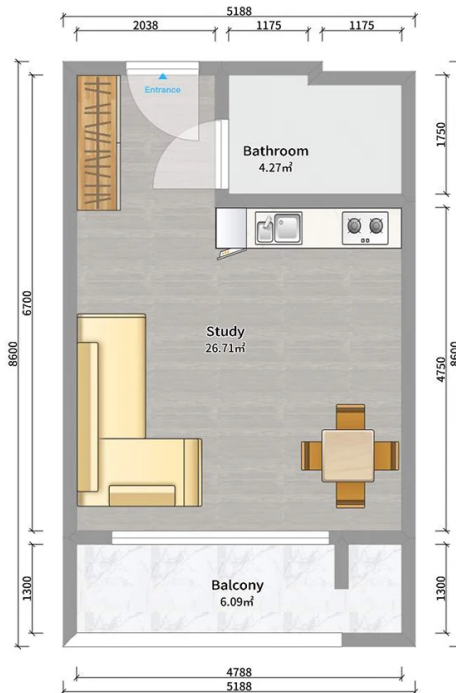

## Apartment # 109

**Total area: 36.9 m<sup>2</sup>**  
**Balcony: 6.1 m<sup>2</sup>**

**Internal area: 30.8 m<sup>2</sup>**