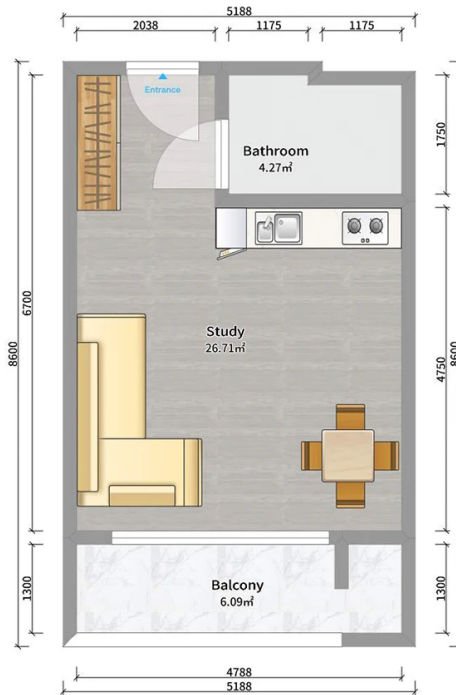

## Apartment # 112

**Total area: 36.9 m<sup>2</sup>**  
**Balcony: 6.1 m<sup>2</sup>**

**Internal area: 30.8 m<sup>2</sup>**