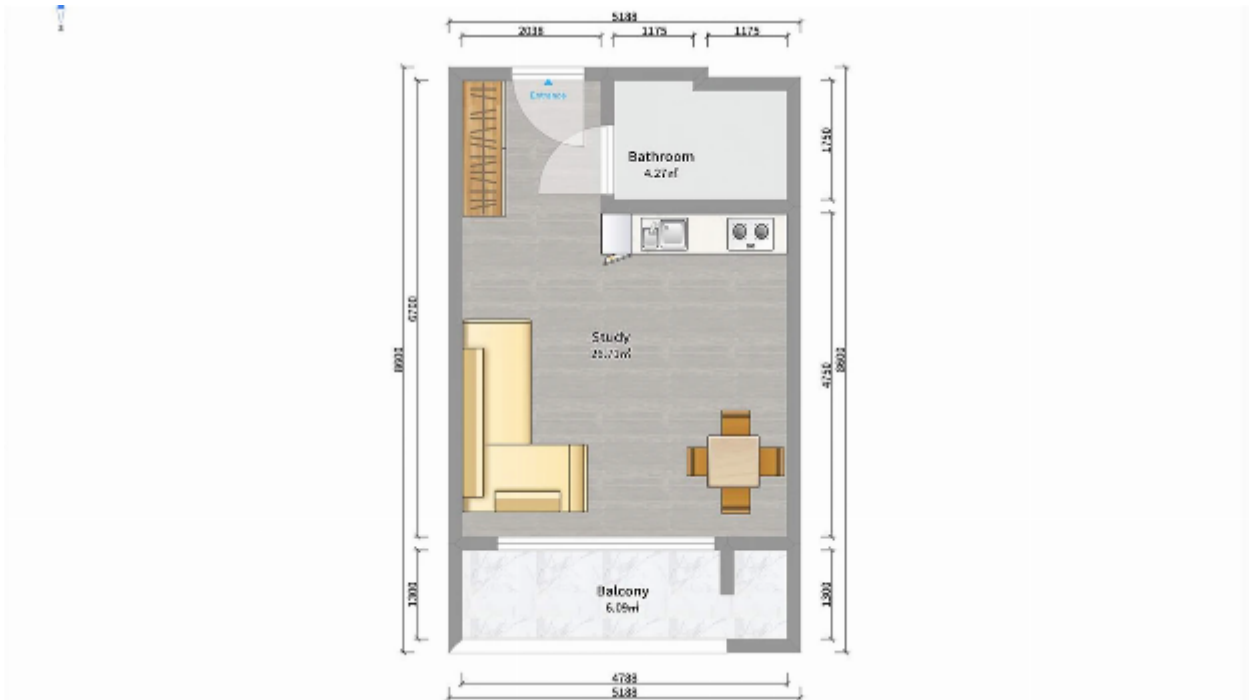

Apartment # 112

Total area: 36.9 m²
Balcony: 6.1 m²

Internal area: 30.8 m²