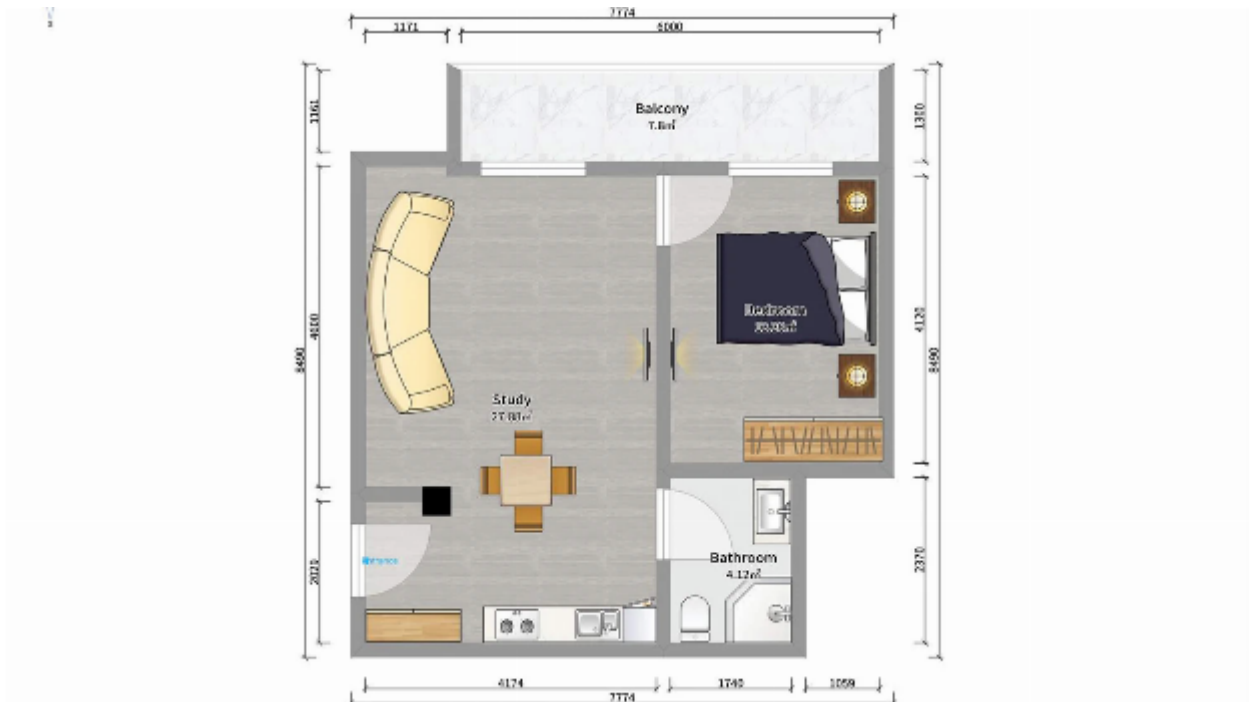

## Apartment # 114

**Total area: 51.3 m<sup>2</sup>**  
**Balcony: 7.6 m<sup>2</sup>**

**Internal area: 43.7 m<sup>2</sup>**