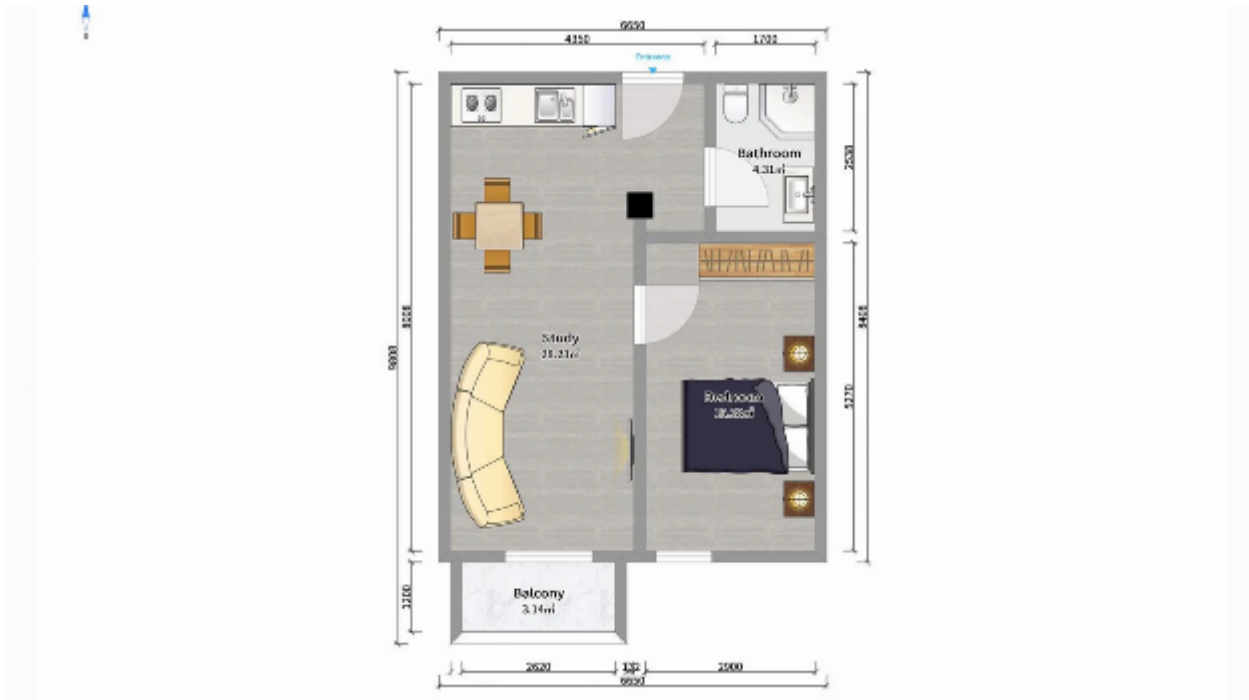

## Apartment # 138

**Total area: 50.3 m<sup>2</sup>**  
**Balcony: 3.4 m<sup>2</sup>**

**Internal area: 46.9 m<sup>2</sup>**