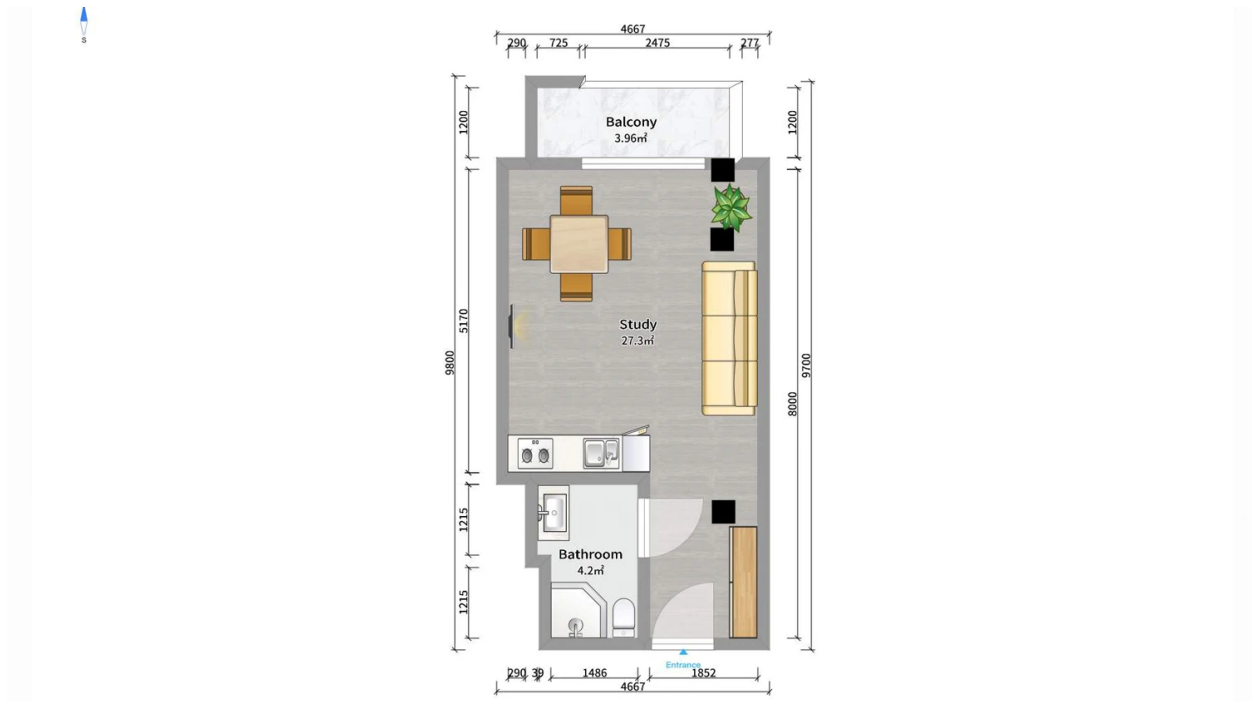

Apartment # 76

Total area: 35.5 m²
Balcony: 3.8 m²

Internal area: 31.7 m²