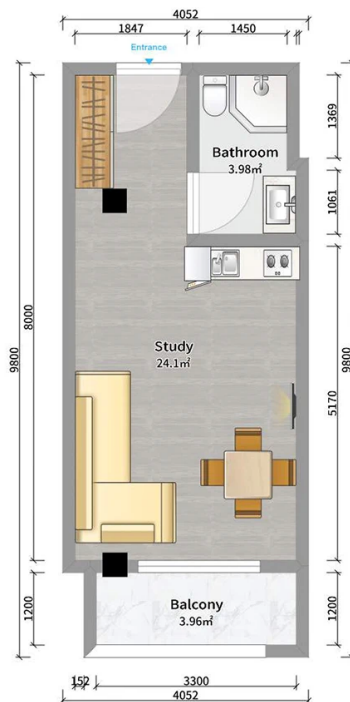

## Apartment # 82

V

**Total area: 32.2 m<sup>2</sup>**  
**Balcony: 3.8 m<sup>2</sup>**

**Internal area: 28.4 m<sup>2</sup>**