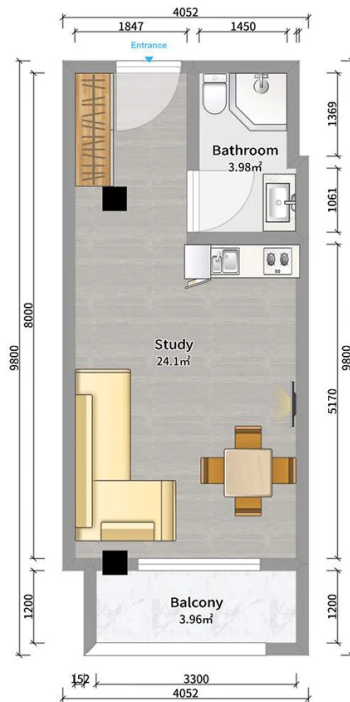

## Apartment # 84

V

**Total area: 32.2 m<sup>2</sup>**  
**Balcony: 3.8 m<sup>2</sup>**

**Internal area: 28.4 m<sup>2</sup>**