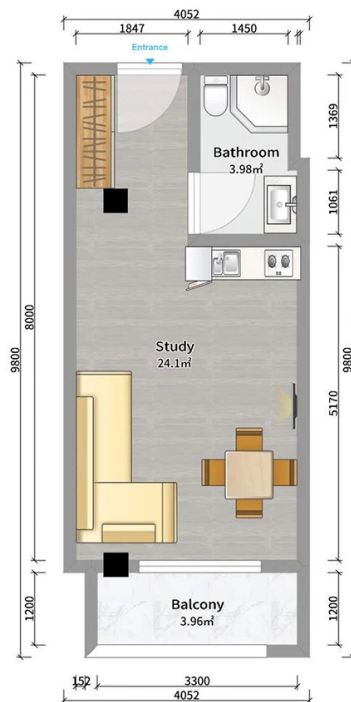

Apartment # 85

V

Total area: 32.2 m²
Balcony: 3.8 m²

Internal area: 28.4 m²