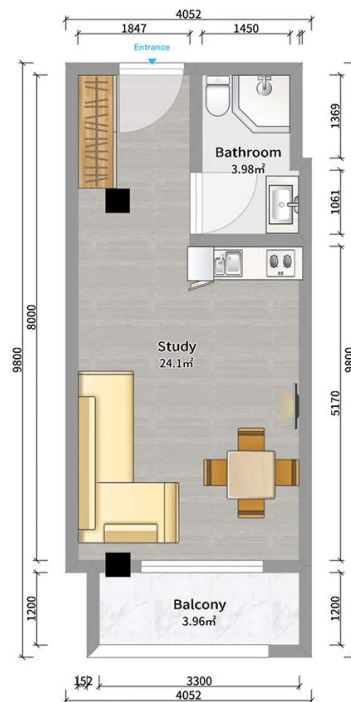

Apartment # 85

V

Total area: 32.2 m²
Balcony: 3.8 m²

Internal area: 28.4 m²