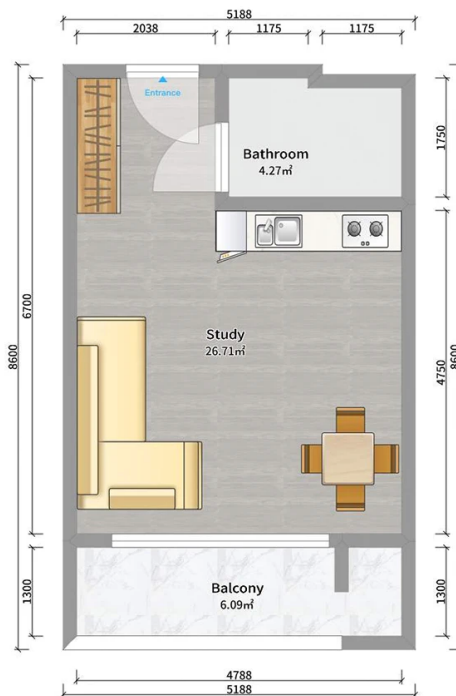

## Apartment # 86

**Total area: 36.9 m<sup>2</sup>**  
**Balcony: 6.1 m<sup>2</sup>**

**Internal area: 30.8 m<sup>2</sup>**