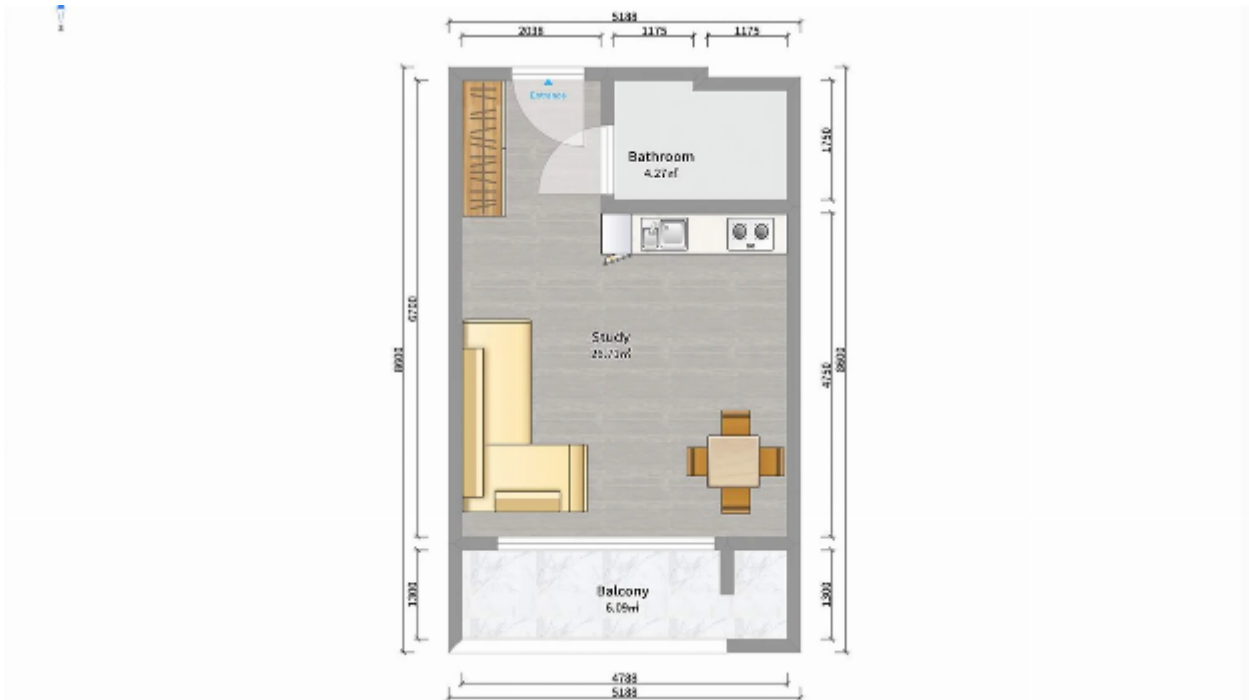

Apartment # 86

Total area: 36.9 m²
Balcony: 6.1 m²

Internal area: 30.8 m²