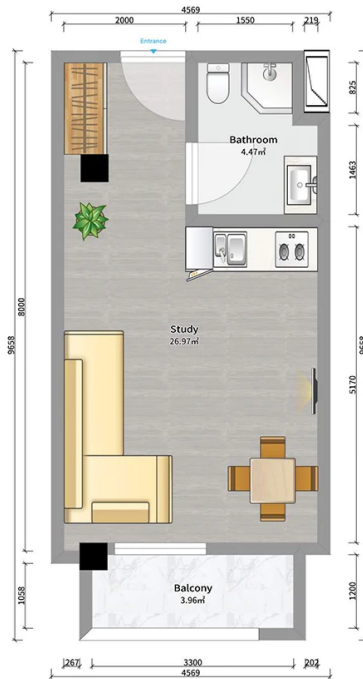

Apartment # 87

Total area: 34.7 m²
Balcony: 3.8 m²

Internal area: 30.9 m²