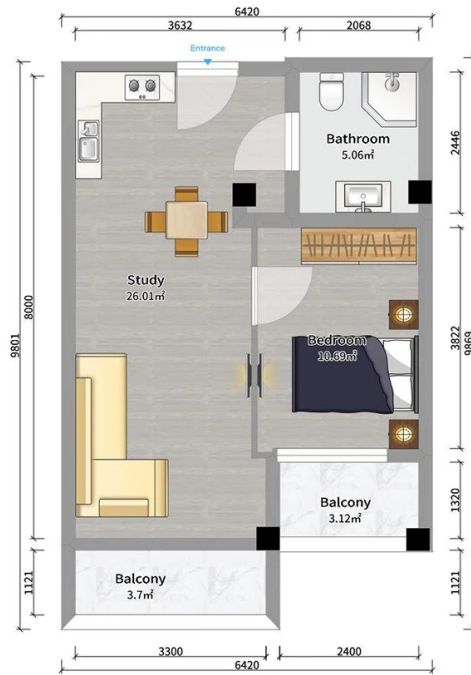

## Apartment # 88

**Total area: 48.6 m<sup>2</sup>**  
**Balcony: 6.7 m<sup>2</sup>**

**Internal area: 41.9 m<sup>2</sup>**