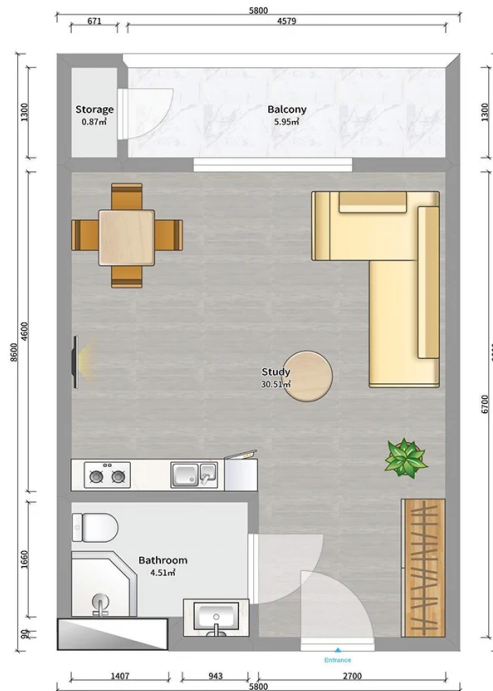

Apartment # 91

Total area: 41.7 m²
Balcony: 6.8 m²

Internal area: 34.9 m²