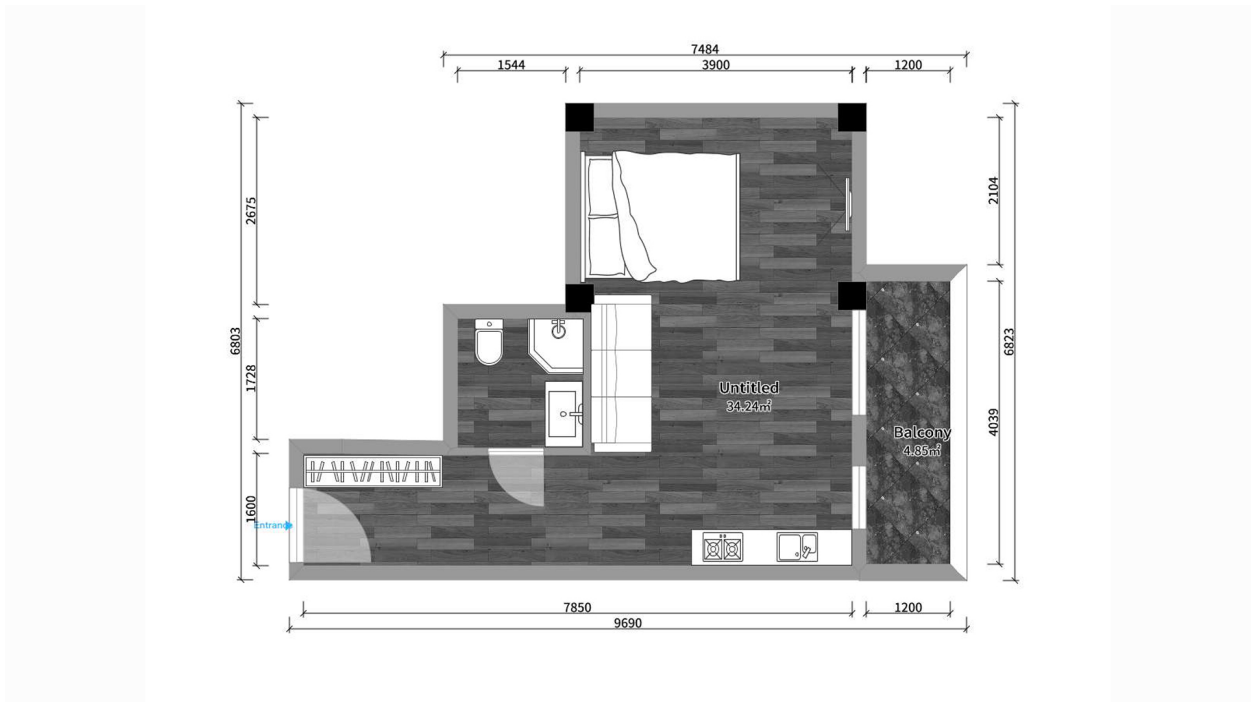

Apartment # 52

Total area: 44.37 m²
Balcony: 4.6 m²

Internal area: 39.77 m²