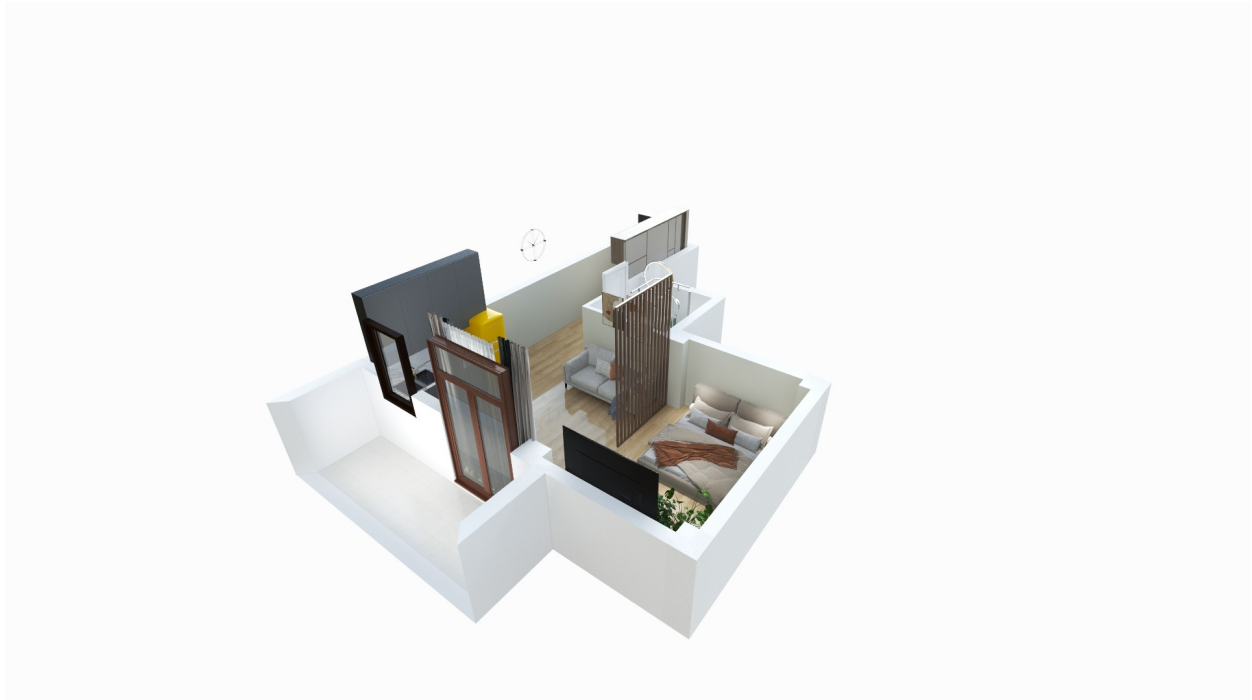

Apartment # 52

Total area: 44.37 m²
Balcony: 4.6 m²

Internal area: 39.77 m²