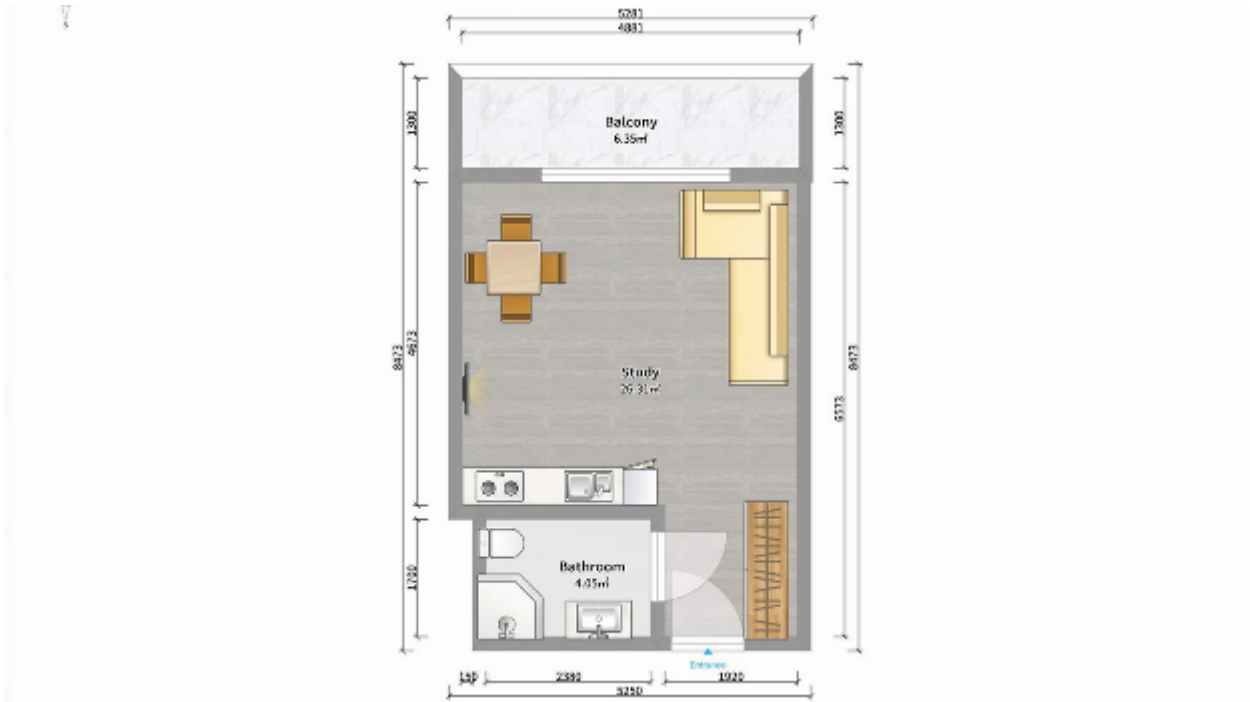

Apartment # 118

Total area: 36.7 m²
Balcony: 6.7 m²

Internal area: 30 m²